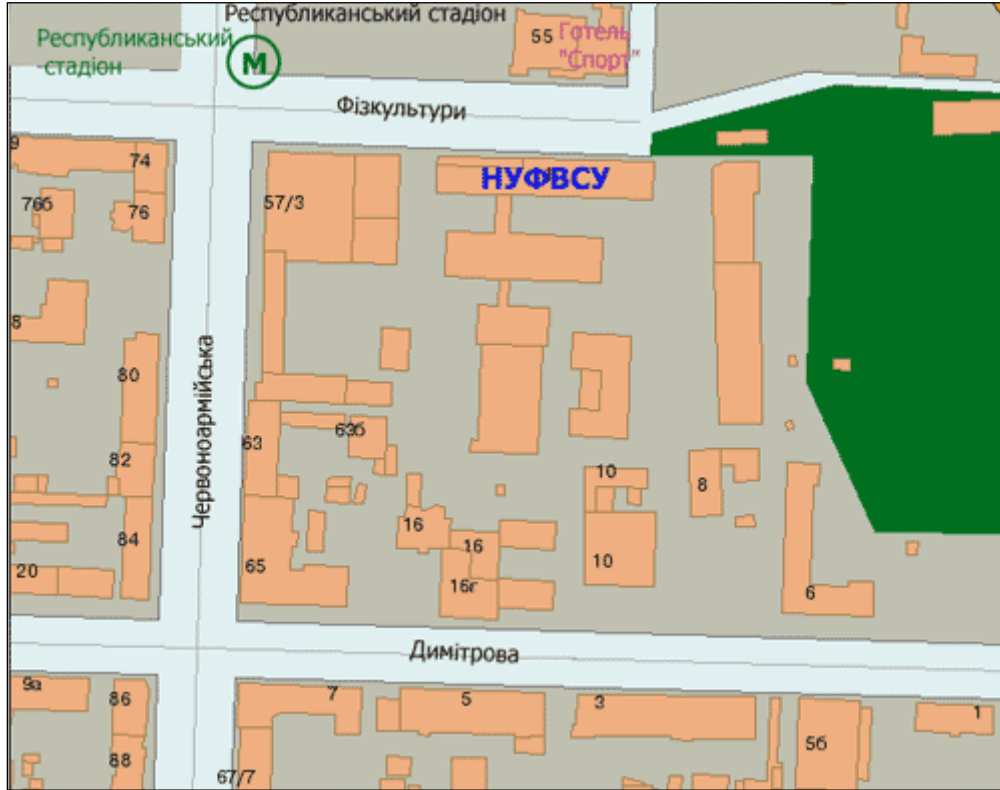

Карта проезда ИНФИЗ